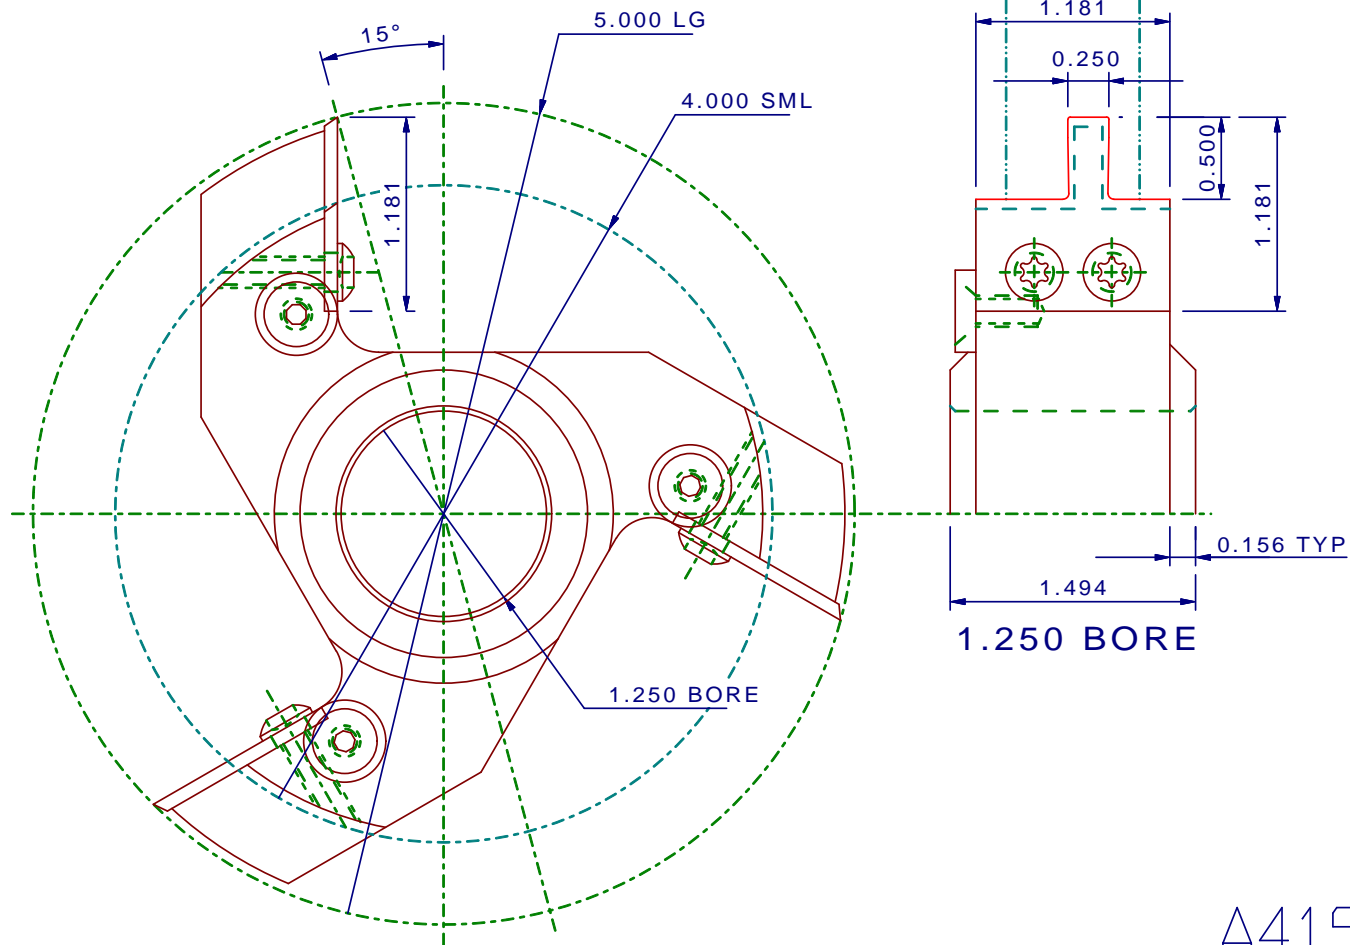

UPDATED 10/23/19
P. MOOSE

A4156HD
MARK BODY "A4156"