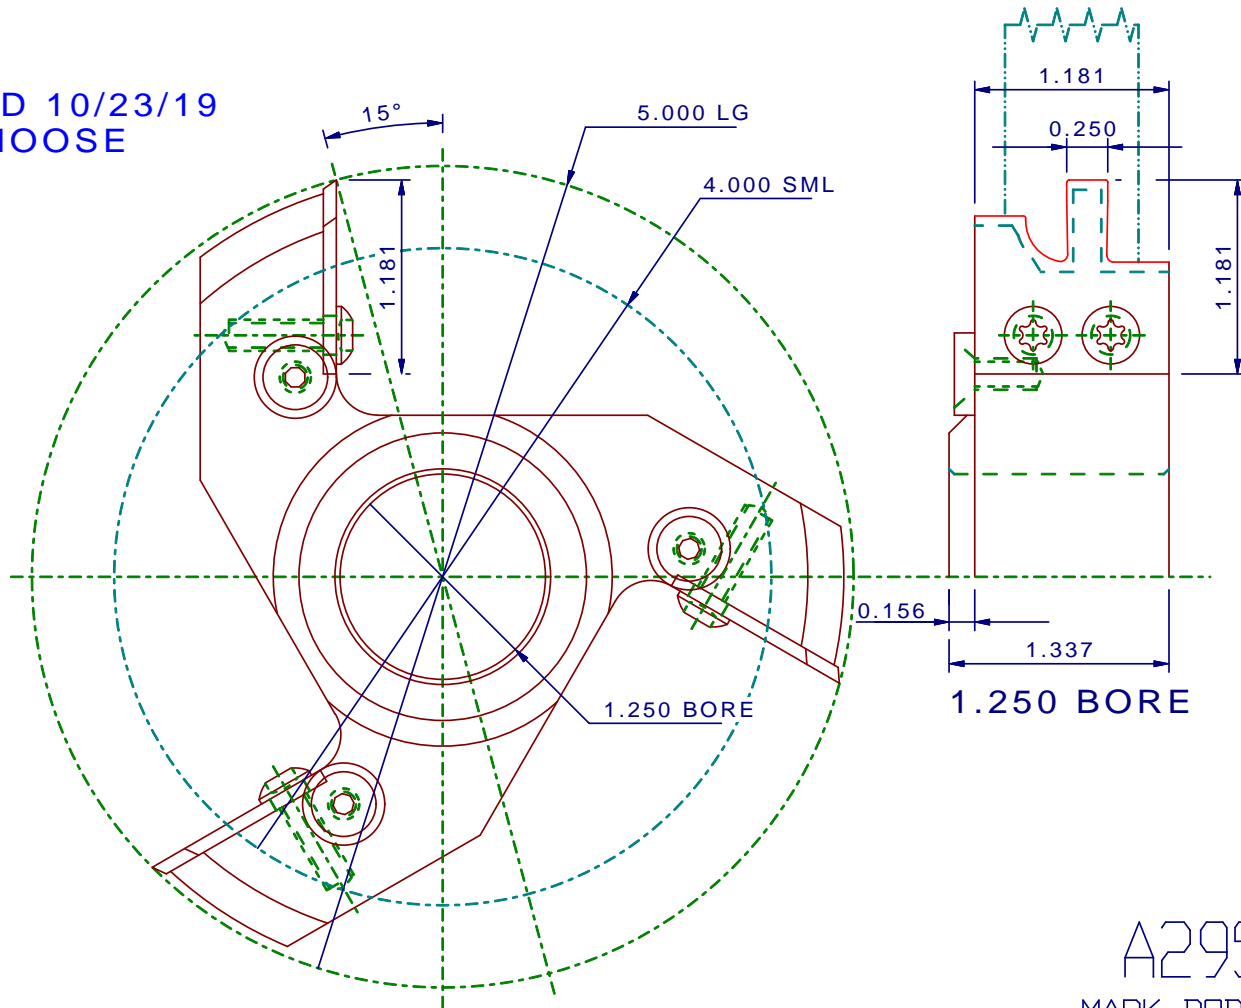

UPDATED 10/23/19  
P. MOOSE

A2953HD  
MARK BODY "A2953"